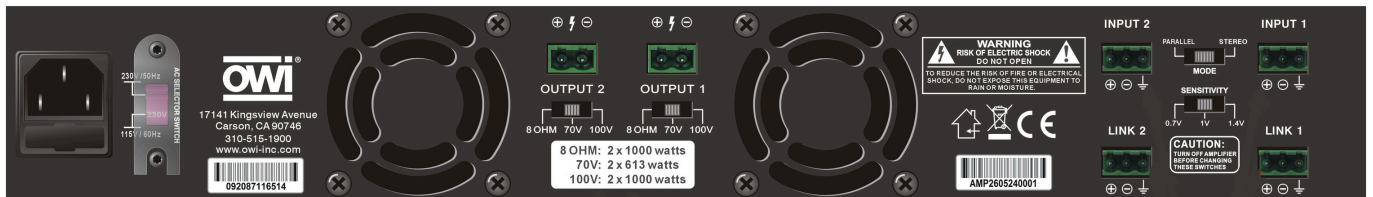

HP-AMP-2600

TWO CHANNEL POWER AMPLIFIER

8 OHM   70 VOLT   100 VOLT
2 x 1000 watts   2 x 613 watts   2 x 1000 watts